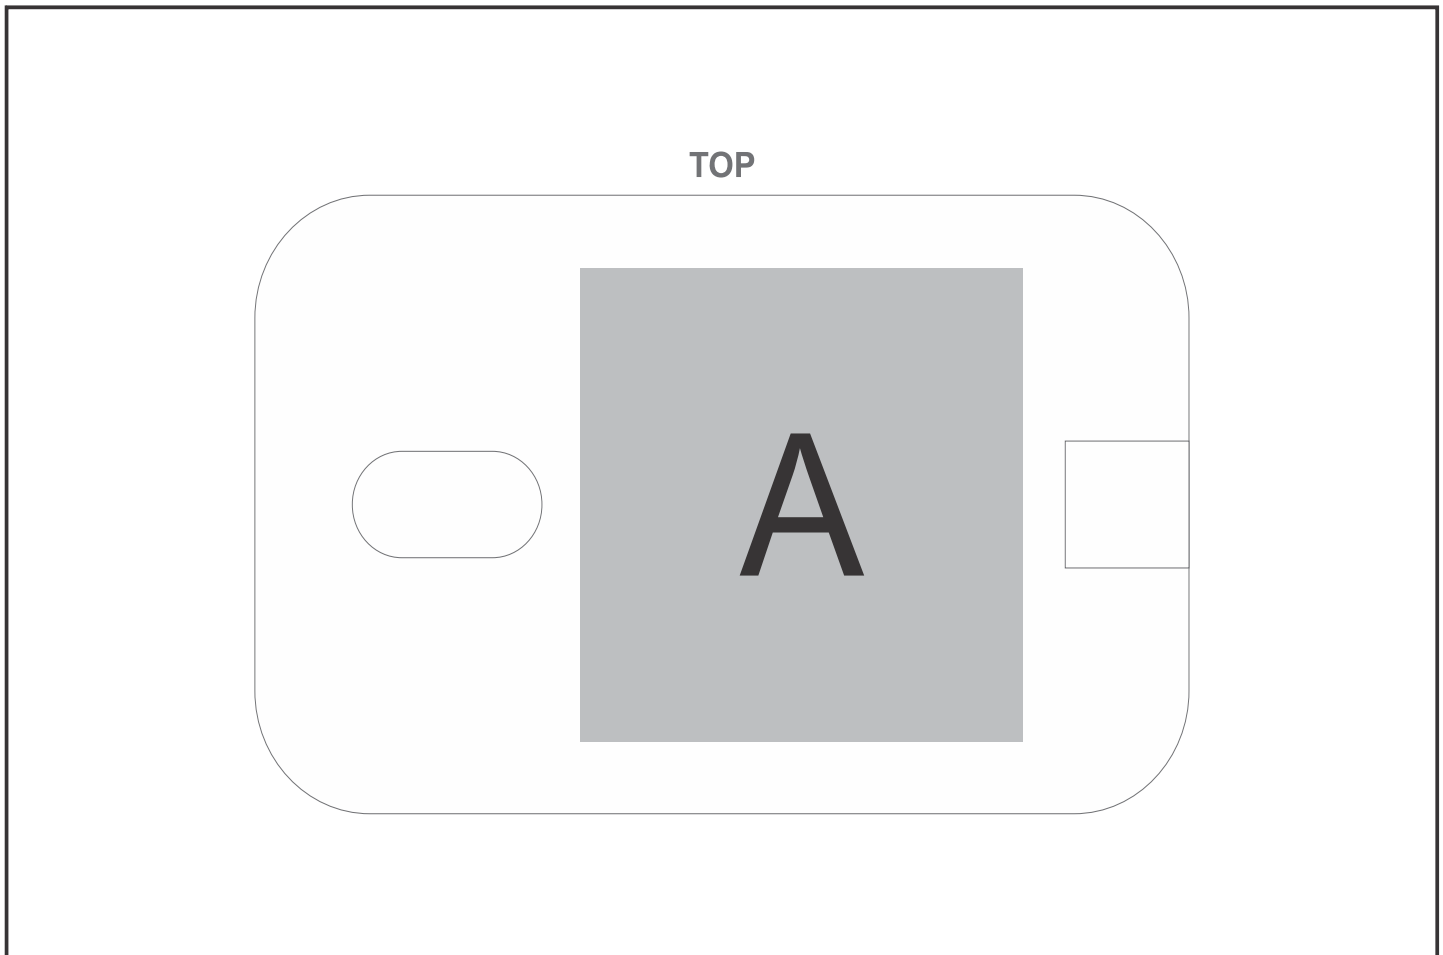

## Need to know:

- Includes 1Colour, 1-Position Screen Print (setup fee applies)

## Branding Options:

Position	Branding Method (Branding Code)	No. of Colours	Dimension
A	Screen Print (SA)	1 Colour	70mm wide x 70mm high
A	Direct to Print (DP-B)	Full Colour	95mm wide x 95mm high
A	Pad Printing (PA)	4 Colours	45mm wide x 45mm high